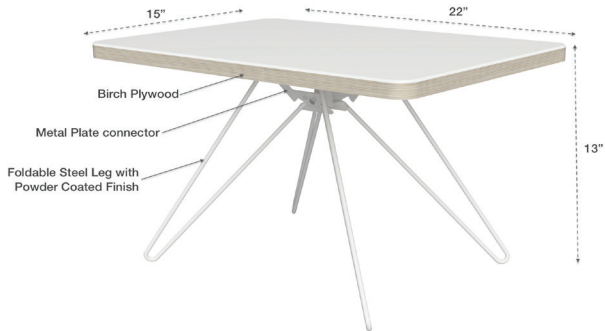

# The NewTable

Gloss White: 0409-WH

Back to the basic !

This low table is multi purpose side table/ coffee table.

Dimensioned to just 22"by15" by 13" high, it's a perfect companion to your laptop and books, as coffee table or use it as a side table in your living room or as a bed side table.

Features:

- Limited production - This is a machined/hand-made and hand finish individually.
- Everyday piece of furniture.
- The revealing base features low volume machined-formed steel legs that attractively anchors the unit securely.
- The top surface is easily to be cleaned and can be washed by hand using gentle dish soap and a soft cloth for drying.

## Features and Specifications:

Material: Acrylic, choice of Birch Plywood or Expanded PVC,  
Powder coated steel.  
Hand wipe for surface cleaning

Dimension: 22"L x 15"W x 13"H  
Weight: 6lbs (2722g)

dripmodule