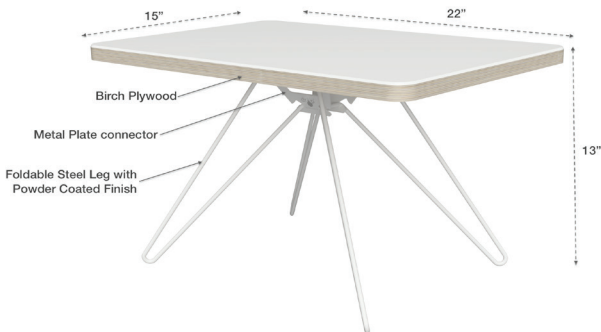

2018

introducing The **NewTable**

\$120
LIST PRICE

The NewTable

Back to the basic !

This low table is multi purpose side table/ coffee table.

Dimensioned to just 22"by15" by 13" high, it's a perfect companion to your laptop and books, as coffee table or use it as a side table in your living room or as a bed side table.

Features:

- Limited production - This is a machined/hand-made and hand finish individually.
- Everyday piece of furniture.
- The revealing base features low volume machined-formed steel legs that attractively anchors the unit securely.
- The top surface is easily to be cleaned and can be washed by hand using gentle dish soap and and a soft cloth for drying.

Features and Specifications:

Material: Acrylic, choice of Birch Plywood or Expanded PVC,
Powder coated steel.
Hand wipe for surface cleaning

Dimension: 22"L x 15"W x 13"H
Weight: 6lbs (2722g)

dripmodule

dripmodule, llc